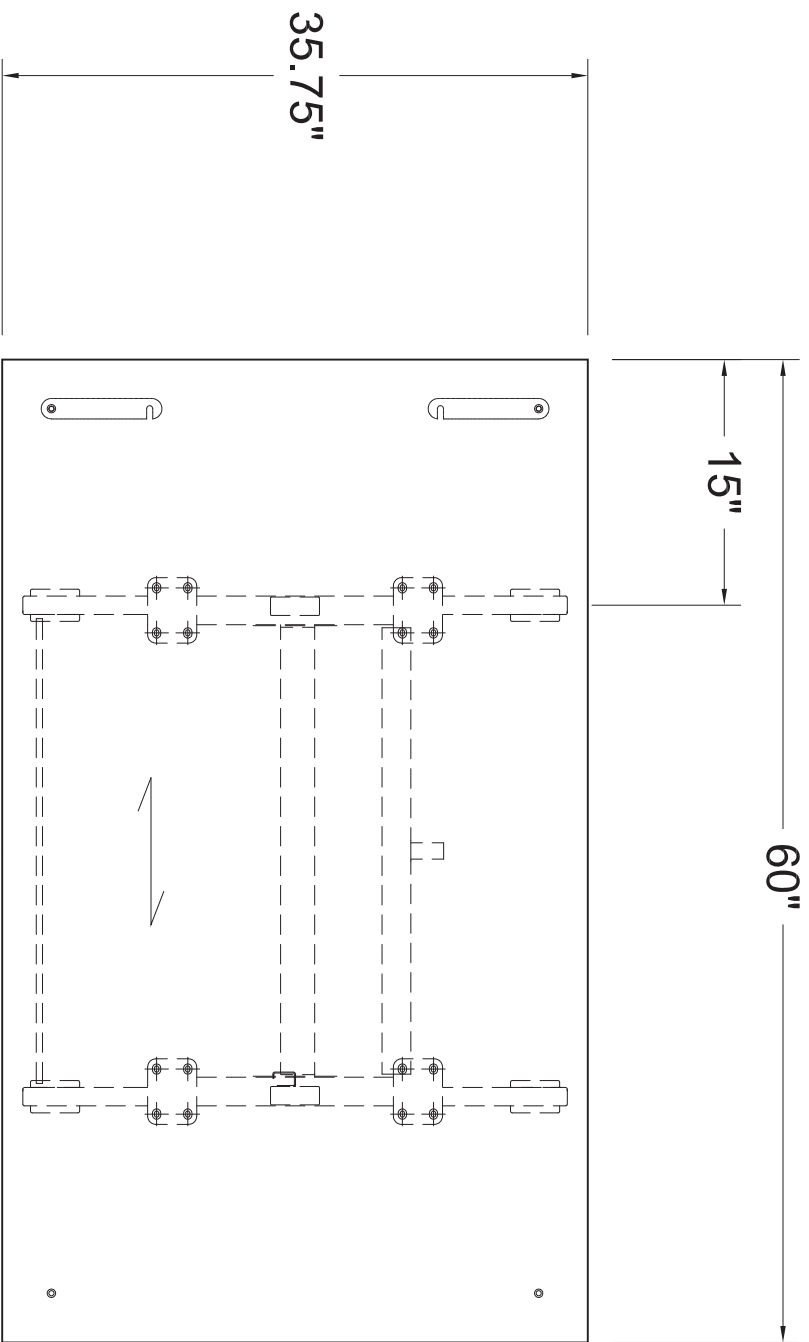

PLAN VIEW

60" x *36" METRONOME FLIP TOP TABLE

THIS DRAWING IS CONFIDENTIAL AND PROPRIETARY. NO PART OF THIS DRAWING MAY BE COPIED, DISCLOSED TO ANY THIRD PARTY OR USED FOR ANY PURPOSE WITHOUT THE EXPRESS WRITTEN AUTHORIZATION OF NIENKAMPER FURNITURE & ACCESSORIES

* DENOTES NOMINAL TABLE DEPTH